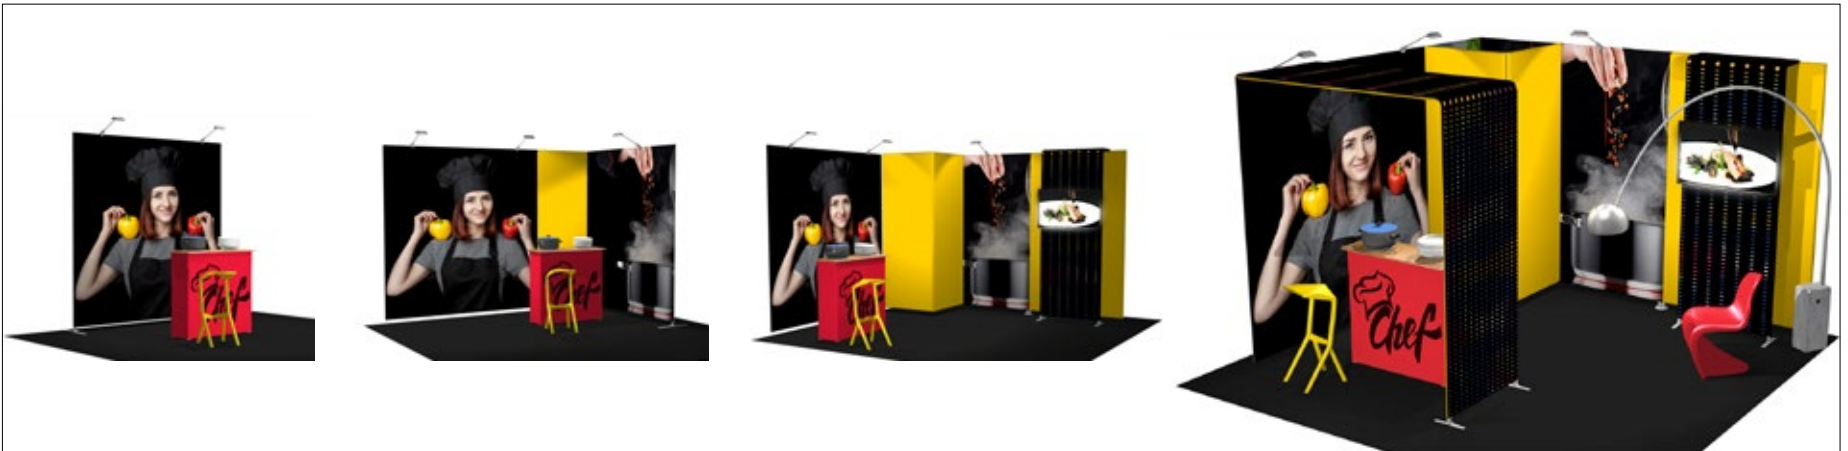

contour.

The high-impact, adjustable
and portable exhibit

portable

self set-up

contour., the high-impact adjustable and portable exhibit

contour. is a portable exhibit solution featuring a tubular aluminum frame covered in stretch fabric.

Connectors are used to link the frames together at 45°, 90° and 180° angles

100% adjustable

A wide range of accessories are available: LED.lights, TV frame, shelf frame, arches

contour. is adjustable: start with a single frame and add more as needed