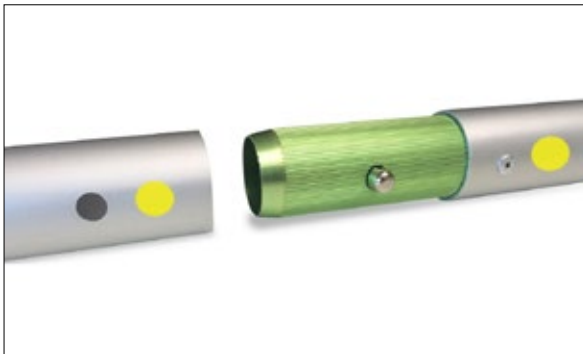

The tubes interlock with connectors, and a color-coding system is found on each frame for totally intuitive assembly.

The graphic slips over the frame easily like a sock and covers the frame completely for exceptional execution.