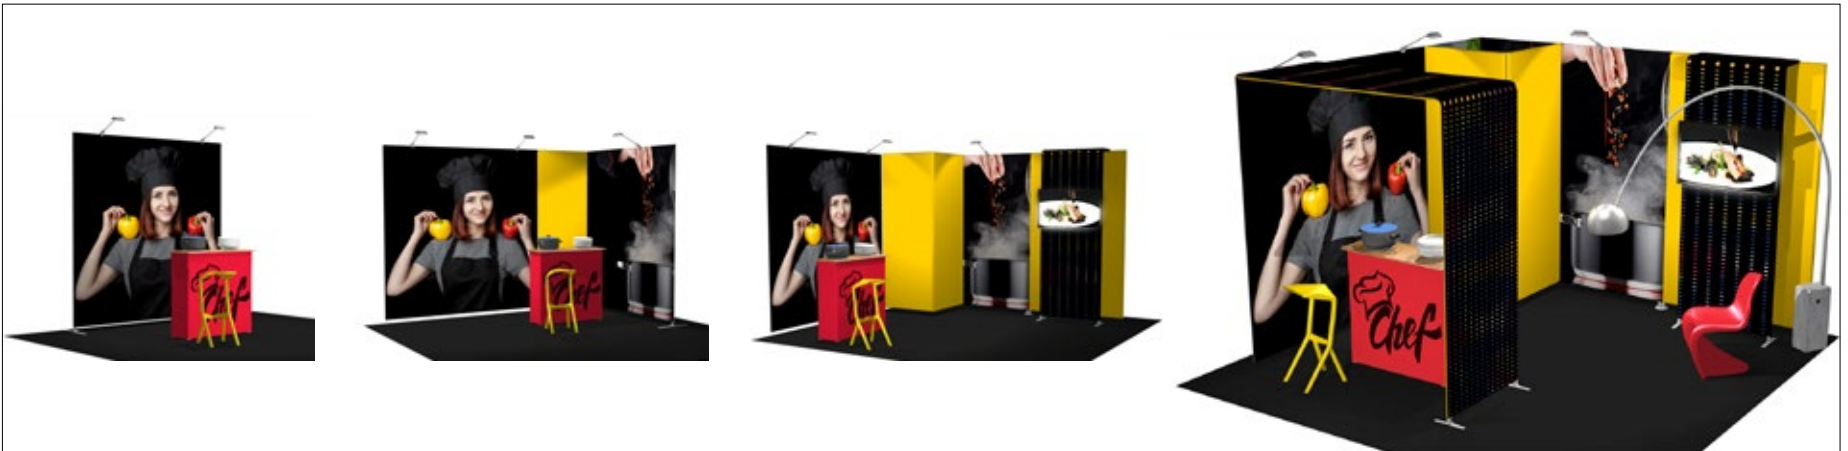

## Mix and match to build your configurations

**contour.** frames are available in standard and custom formats

Connectors are used to link the frames together at 45°, 90° and 180° angles

100% adjustable

A wide range of accessories are available: LED.lights, TV frame, shelf frame, arches